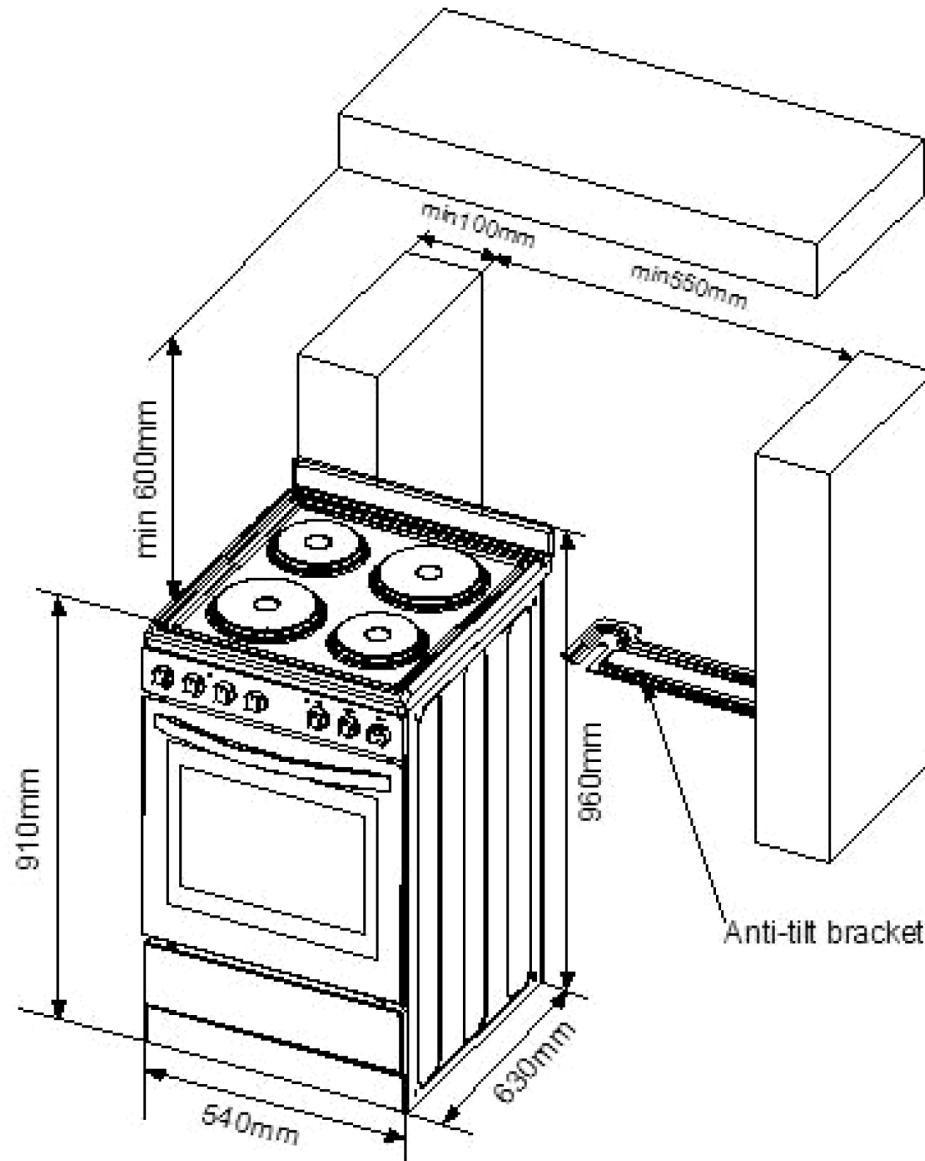

EFF54W

540mm White Electric Oven Solid Plate Cooktop

Euromaid

made for you.

Features

White enamel & glass design front controls
5 function oven: *fan forced, full grill, full grill with fan, defrost and light*
63 litre capacity electric fan forced oven
Solid hotplates
Electric grill
Double layer glass door
Cavity fan cooling system
Large viewing window
Easy clean enamel cavity
Anti-tilt bracket & stability bolt

Total Power

Total Connection:	7150W
Cooktop Power:	5000W
Oven Power:	1800W
Grill Power:	2100W
Power:	220-240 volt/50-60Hz
Gross/net weight:	53.8 / 44.3 kg

Cooktop Power

Cooktop Total:	5000W
Front Left:	180mm - 1500W
Rear Left:	145mm - 1000W
Front Right:	145mm - 1000W
Rear Right:	180mm - 1500W

Accessories Included

1 x pan
1 x pan insert for grilling
1 x chrome shelf

EFF54W

Dimensions & Installation

Euromaid
made for you.

Product Dimensions

540mm (W) x 600mm (D)

(630-650mm including handles and knobs)