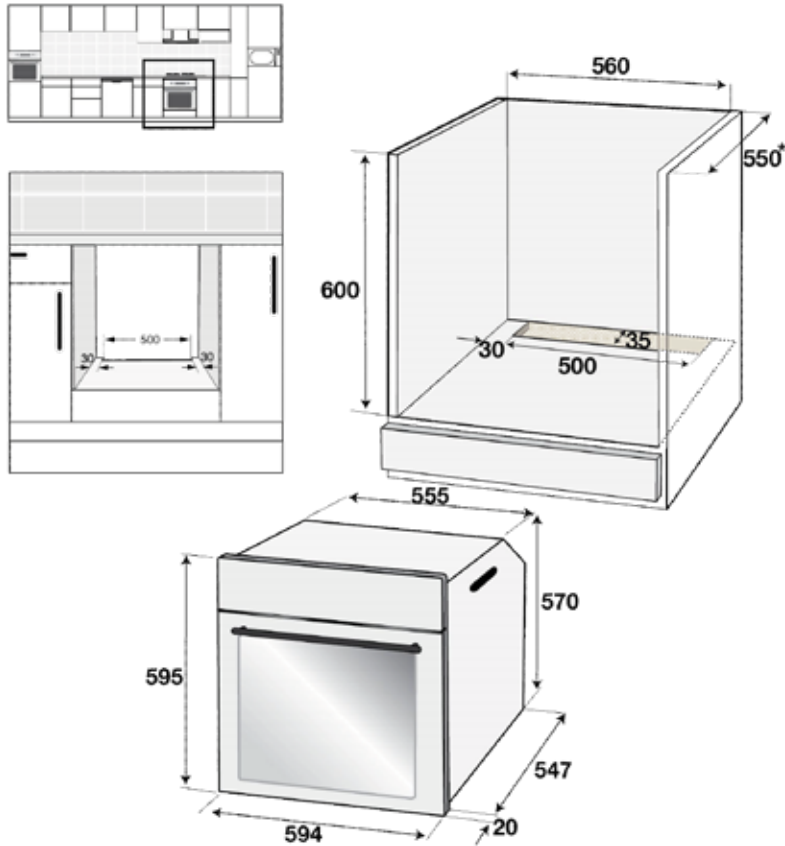

5 shelf positions

Closed door grilling

Removable triple glazed door

Smooth flush mount inner glass door

Easily removable side racks

Cavity cooling fan

10A plug

82L CAPACITY

Large 82L capacity means more space, great for cooking multiple dishes.

10 AMP PLUG

Easy installation, simply plug into any domestic socket to start using your oven.

9420033216406

EKM5S

Oven Functions

Full Grill	Yes
Full Grill with Fan	Yes
Fan Forced	Yes
Defrost	Yes
Light	Yes

Accessories

No. of Chrome Shelves	2
Standard Oven Tray	1

Installation

Installation Type	Built-in
Electrical Connection	10A plug
Power	220-240V / 50Hz
Flush Fit	Yes

Dimensions (Packed)

Width x Height x Depth (mm)	665 x 670 x 675
Gross Weight (kg)	33.3

Dimensions (Product)

Width x Height x Depth (mm)	594 x 595 x 567
Net Weight (kg)	31

Dimensions (Cut-Out)

Width x Height x Depth (mm)	560 x 590 x 550
-----------------------------	-----------------