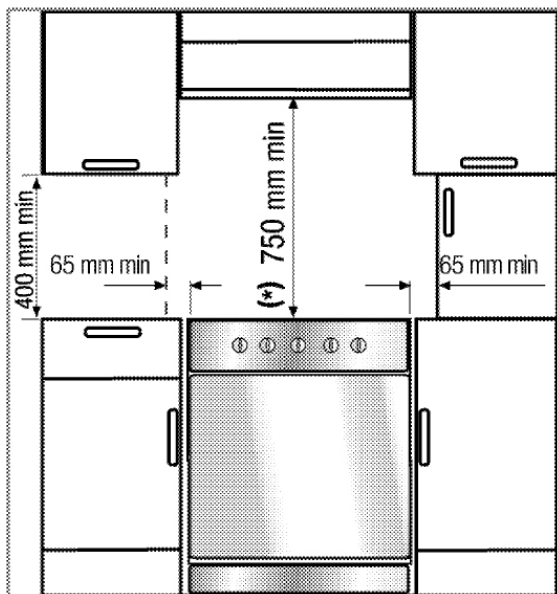

UPRIGHT COOKER

600mm

CDDB60 black

- Double Electric Oven & Grill
- Side opening lower oven
- Ceramic glass cooktop
- Top Oven Static with Grill, 34 Litre gross capacity
- Bottom oven Fan Forced, 77 Litre gross capacity
- Self clean catalytic oven liners in oven & grill
- Automatic programmable oven
- A Class energy efficiency
- European made

features

specifications

Total Power:	10 kW
Grill Wattage:	2.2 kw
Direct Wired:	43 amps hardwired
Power:	220 - 240 volt/50Hz

Hotplate - Front Left: 180mm - 1700W
Hotplate - Rear Left: 140mm - 1200W
Hotplate - Front Right: 140mm - 1200W
Hotplate - Rear Right: 180mm -1700W

dimensions

Product Dimensions: 600mm (W) 900mm (H) x 600mm (D)

warranty - customer service

Customer Service

Our Nationwide Service Team can be contacted on **1800 805 300** or by logging on to customersupport.hapl.com.au