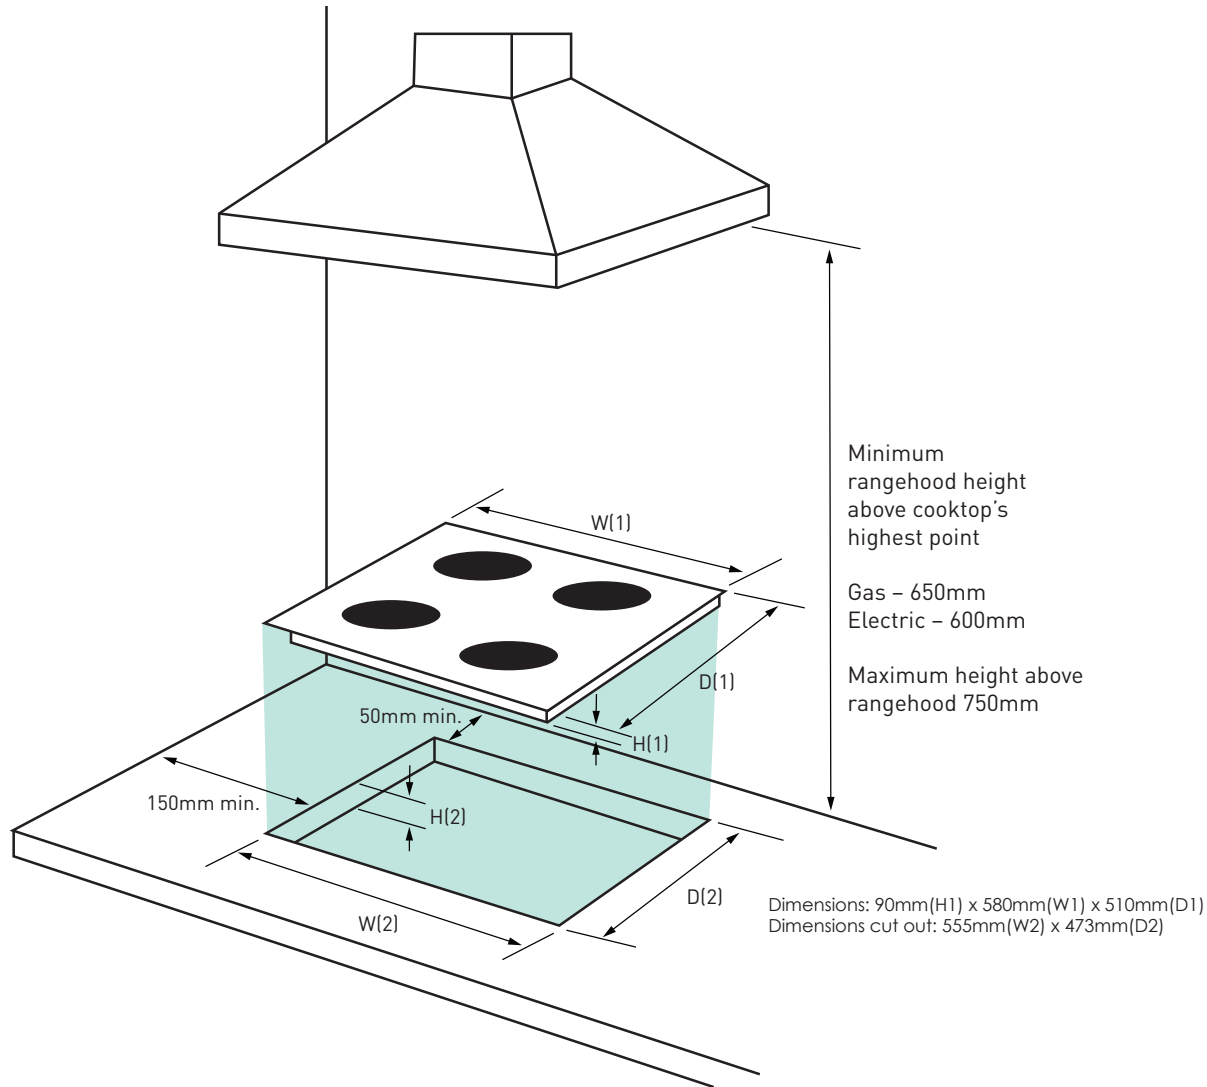

CF6GS

600mm Gas Cooktop

Euromaid

made for you.

Features

- Stainless Steel one piece hob for easy cleaning
- Cast iron trivets
- Flame failure device
- Front control knobs for easy access and safety
- Electric Ignition to ignite burners with one hand
- 14 megajoule WOK located forward for better use of cooktop surface
- Natural Gas (supplied with LPG jets for propane gas)

Cooking Zones

- Front Left Burner -Triple/Wok Burner 1 x 14.0 Mj/h
- Front Right - Auxiliary Burner 1 x 4.5 Mj/h
- Back Left & Right Burners
- Semi Rapid Burners 2 x 6.0 Mj/h

Total Connection

- NG Consumption: 30.5Mj/h
- LPG Consumption: 29.5Mj/h
- Power: 220-240 volt / 50Hz
(fitted with 10amp, 3 pin plug)

Product Dimensions

580mm (L) x 510mm (B) x 90mm (D)

Cutout Dimensions

555mm (L) x 473mm (B)

Warranty
2 year Parts and Labour