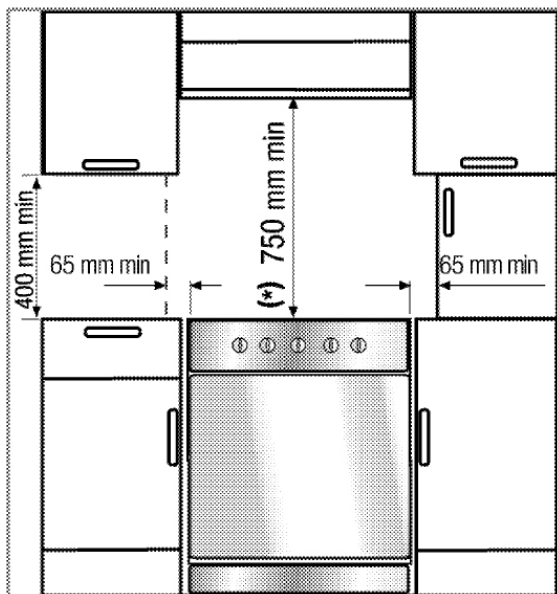

### specifications

<b>Total Power:</b>	8.2 kW
<b>Grill Wattage:</b>	2.2 kw
<b>Direct Wired:</b>	31.17 amps hardwired
<b>Power:</b>	220 - 240 volt/50Hz

Hotplate - Front Left:	180mm - 1700W
Hotplate - Rear Left:	140mm - 1200W
Hotplate - Front Right:	140mm - 1200W
Hotplate - Rear Right:	180mm -1700W

### dimensions

**Product Dimensions:** 600mm (W) 895 - 910mm (H) x 600mm (D)

warranty - customer service

**Customer Service**

Our Nationwide Service Team can be contacted on **1800 805 300** or by logging on to [customersupport.hapl.com.au](http://customersupport.hapl.com.au)