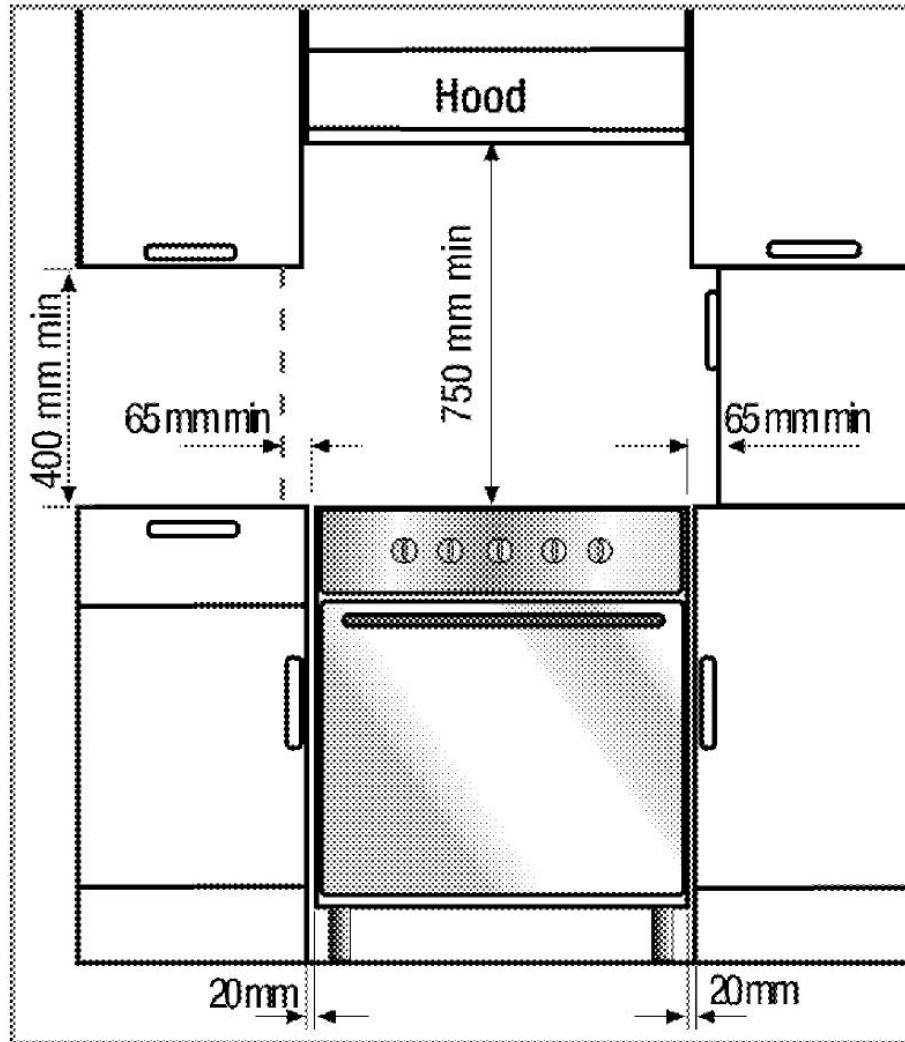

CS90S

900mm Ceran Electric Upright Cooker

Euromaid

made for you.

Features

- Electric oven and grill + ceramic cooktop
- 6 Function Oven : fan forced, conventional, fan grill, grill, bottom element, defrost, light
- 113 litre gross oven capacity
- 5 Cooking zones with centre double zone
- Programmable clock
- Square line commercial design
- Telescopic runner
- Storage compartment
- Full glass double glazed door
- Automatic safety switch-off
- European made

Burners Output

Rear Right:	1700W
Front Right:	1200W
Middle Dual Cooking Plate:	2200W
Front Left:	1700W
Rear Left:	1200W

Total Power

Oven Capacity:	105L
Power:	240 volt / 50Hz
Connected Load:	10.9 kW

CS90S

Dimensions & Installation

Euromaid
made for you.

Product Dimensions

900mm (W) x 600mm (D) x 865 - 920mm
adjustable (H)

Warranty
2 year Parts and Labour