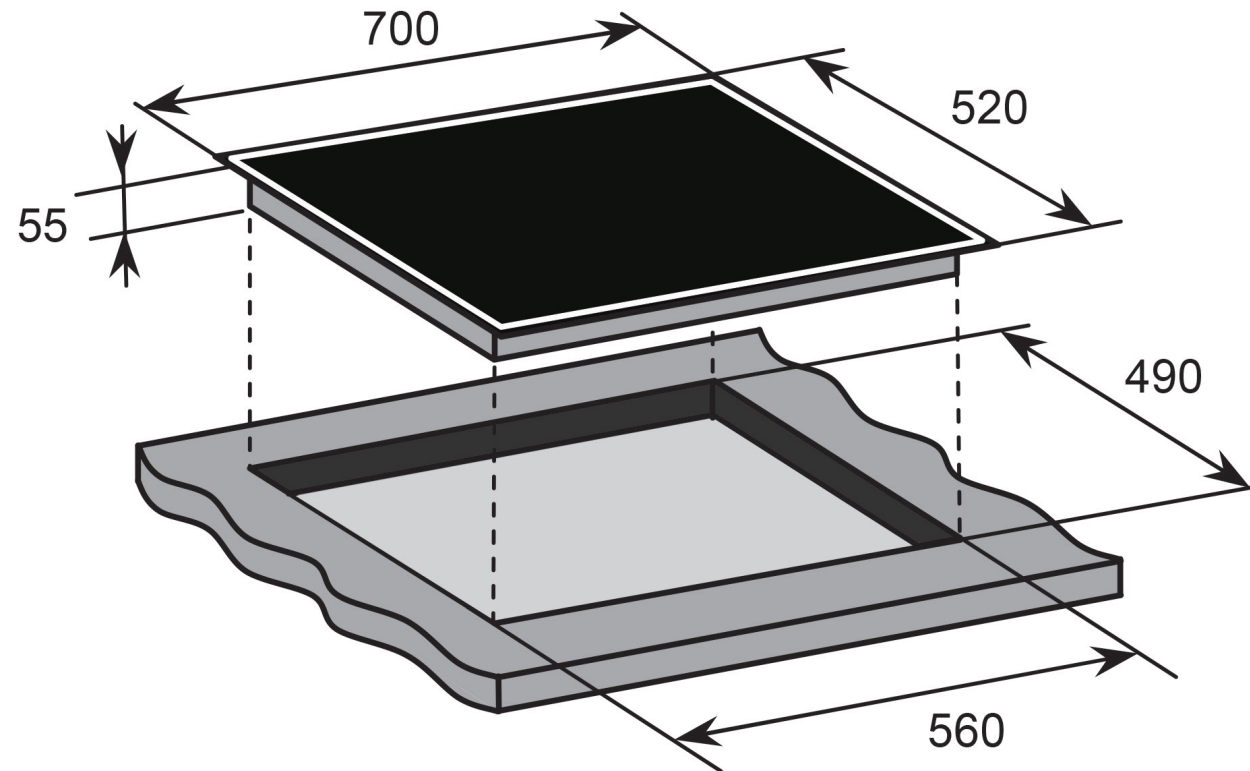

CST70

ceramic cooktop 700mm

Euromaid
made for you.

Features

- Ceramic cooktop 700mm
- Slide touch control
- 2 dual zones - extra power and/or pan size
- Timer
- Schott easy clean ceramic glass - easy clean
- 9 power levels
- Auto off safety switch
- Child lock
- Residual heat indicator
- Durable stainless steel frame
- Fits a 60cm cutout

Cooking Zones

- front Left: 1000W/2200W
- Back Left: 1200W
- Front right: 1100W/2000W
- Back Right: 1200W

Total Connection

- Total Power: 6600 W 27.5amps
- Power: 220 - 240 volt/50Hz

CST70

Dimensions & Installation

Euromaid
made for you.

Product Dimensions

700mm (W) x 520mm (D) x 55mm (H)

Cutout Dimensions

560mm (W) x 490mm (D)

Warranty
2 year Parts and Labour