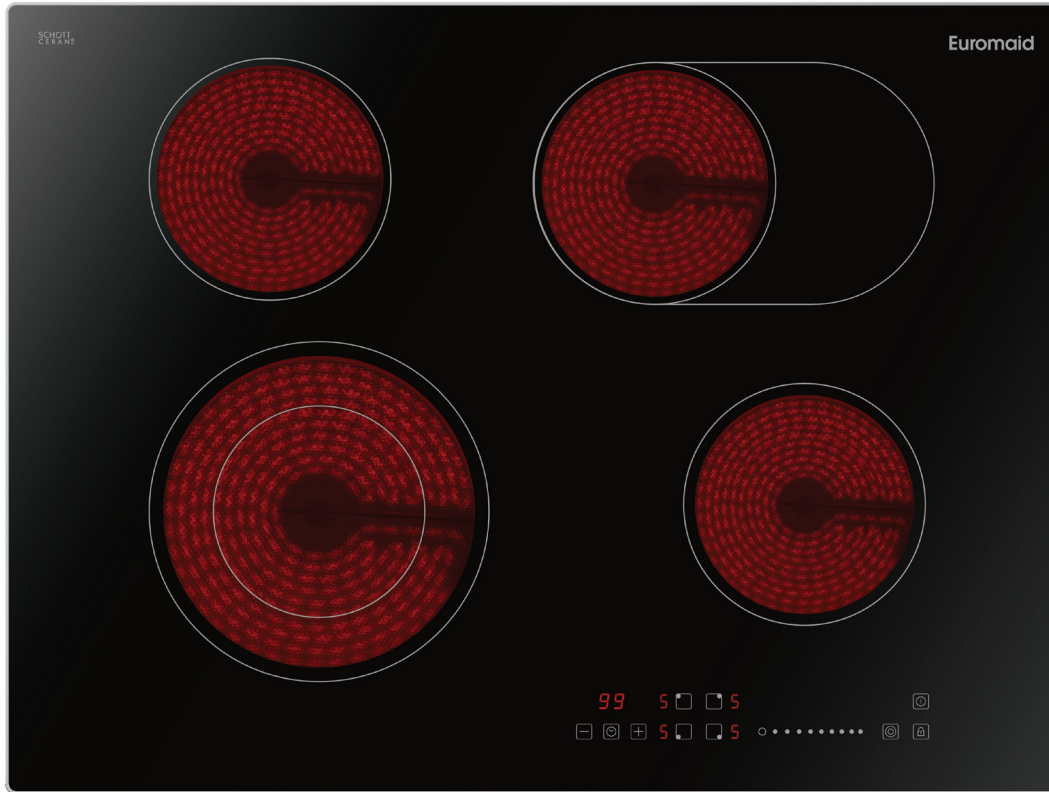

CST70

ceramic cooktop 700mm

Euromaid
made for you.

Features

- Ceramic cooktop 700mm
- Slide touch control
- 2 dual zones - extra power and/or pan size
- Timer
- Schott easy clean ceramic glass - easy clean
- 9 power levels
- Auto off safety switch
- Child lock
- Residual heat indicator
- Durable stainless steel frame
- Fits a 60cm cutout

Cooking Zones

- front Left: 1000W/2200W
- Back Left: 1200W
- Front right: 1100W/2000W
- Back Right: 1200W

Total Connection

- Total Power: 6600 W 27.5amps
- Power: 220 - 240 volt/50Hz

CST70

Dimensions & Installation