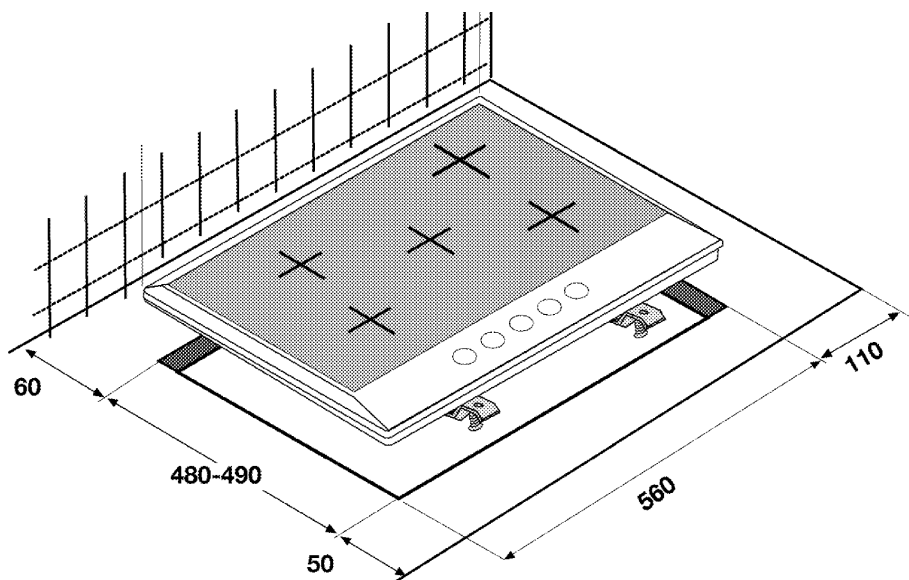

GAS COOKTOP

750mm

G7FS1

Powerful
18 MJ/h
Wok
Burner

- Stainless Steel one piece hob for easy cleaning
- CAST IRON trivets
- FLAME FAILURE device to all burners
- Front control knobs for easy access and safety
- Electric ignition to ignite burners with one hand
- POWERFUL 18 MEGAJOULE CENTRE WOK intense heat for wok cooking
- Natural Gas (supplied with LPG jets for propane gas)
- Fits a 60cm cutout

- Amps:** 10 amp plug
- Power:** 220 - 240 volt/50Hz
- NG Consumption:** 47.5 Mj/h
- LPG Consumption:** 44.1 Mj/h

Dimensions & Installation

Product Dimensions: 750mm (W) x 510mm (D) x 99mm (H)
Cutout Dimensions: 560mm (W) x 480-490mm (D)