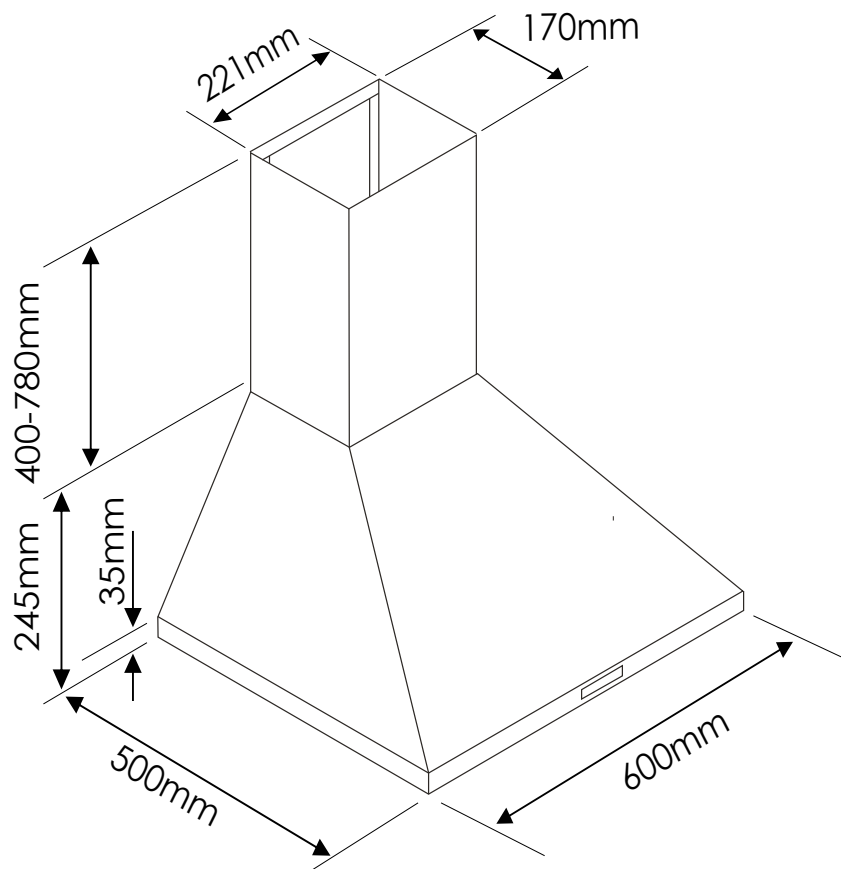

CPT6MB

60cm Pyramid Canopy Rangehood

Euromaid

SPECIFICATIONS

Electrical Connection	10A Plug
Power	220 - 240V ~ / 50Hz
Motor Wattage	190w
LED Wattage	1 x 1.5w
Power Cord Length	1m

DIMENSIONS (W x H x D)

Carton (mm)	660 x 560 x 310
Product (mm)	600 x 645 - 1025 x 500
Recommended Clearance (mm)	650 - 750*
Duct Diameter (mm)	150

WEIGHT

Gross (kg)	10
Net (kg)	7

WARRANTY

Product	2 Years Parts and Labour

*Install the Rangehood in accordance with the manufacturer's instructions. For optimum performance, we recommend that all Rangehood clearances be a minimum of 650mm to a maximum of 750mm between the top of the cooking surface to the underside of the Rangehood. The distance may be reduced to 600mm to align with AS/NZS 5601.

VERSION NO. 20220114

euromaid.com.au