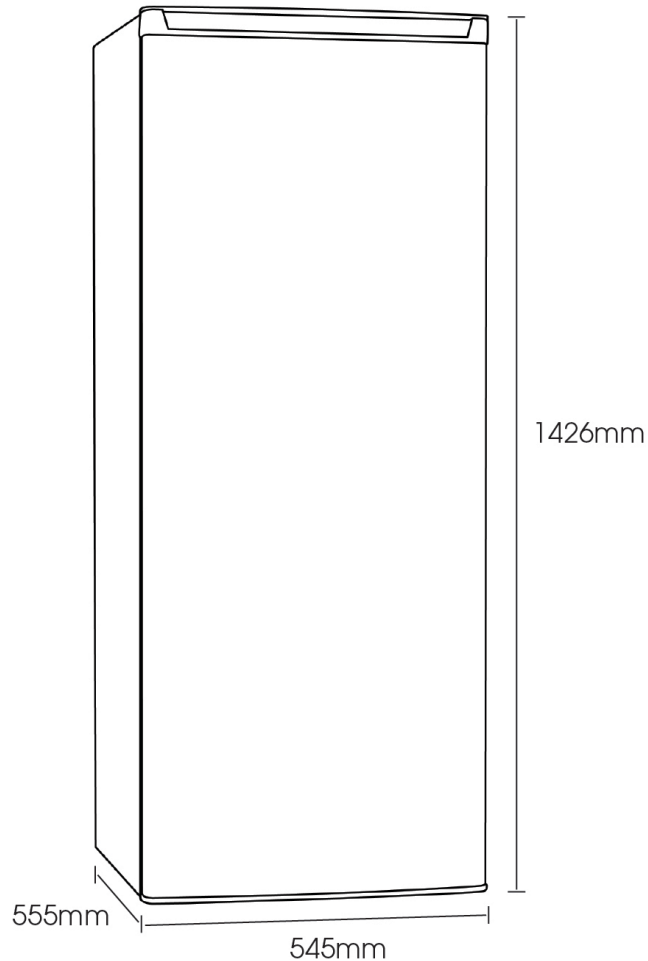

EUF242W

242 Litre Upright Fridge

Euromaid

SPECIFICATIONS

Temperature Range	0.5°C ~ 6°C
Electrical Connection	10A Plug
Power	220 - 240V ~ 50Hz
Energy Consumption (kWh per year)	130
Energy Star Rating	4.5

DIMENSIONS (H x W x D)

Carton (mm)	1469 x 575 x 590
Product (mm)	1426 x 545 x 555
Min Clearance* (mm)	1626 x 745 x 655

WEIGHT

Gross (kg)	42
Net (kg)	38

WARRANTY

Product	2 Years Parts and Labour

*Allows for optimal clearance around the freezer to ensure maximum efficiency.

VERSION NO. 20220915

Product and cut-out dimensions are to be used as a guide only. Please refer to actual product before installing, or refer to the instruction manual or website for full instructions

www.euromaid.com.au