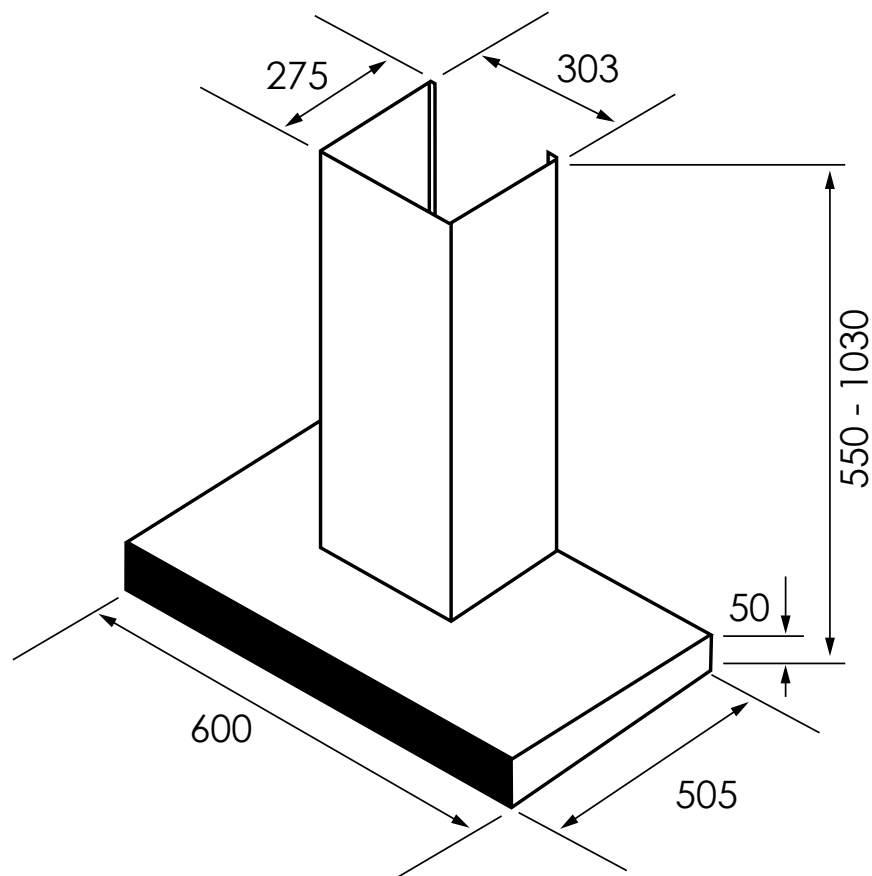

RFT6MB

60cm Flat Canopy Rangehood

Euromaid

FEATURES

| | |
|---------------|-------------------------------------|
| Finish | Matte Black with Black Glass Fascia |
| Extraction | 1000m ³ /h |
| No. of Speeds | 4 |
| Control Type | Touch with White LED |
| Lighting | 1 x LED Strip |
| Filters | 2 x Baffles (Black) |

RFT6MB

60cm Flat Canopy Rangehood

Euromaid

SPECIFICATIONS

| | |
|-----------------------|---------------------|
| Electrical Connection | 10A Plug |
| Power | 220 - 240V ~ / 50Hz |
| Motor Wattage | 380W |
| LED Wattage | 1 x 3.5W |
| Power Cord Length | 1m |

DIMENSIONS (W x H x D)

| | |
|----------------------------|------------------------|
| Carton (mm) | 660 x 560 x 310 |
| Product (mm) | 600 x 550 - 1030 x 505 |
| Recommended Clearance (mm) | 650 - 750* |
| Duct Diameter (mm) | 150 |